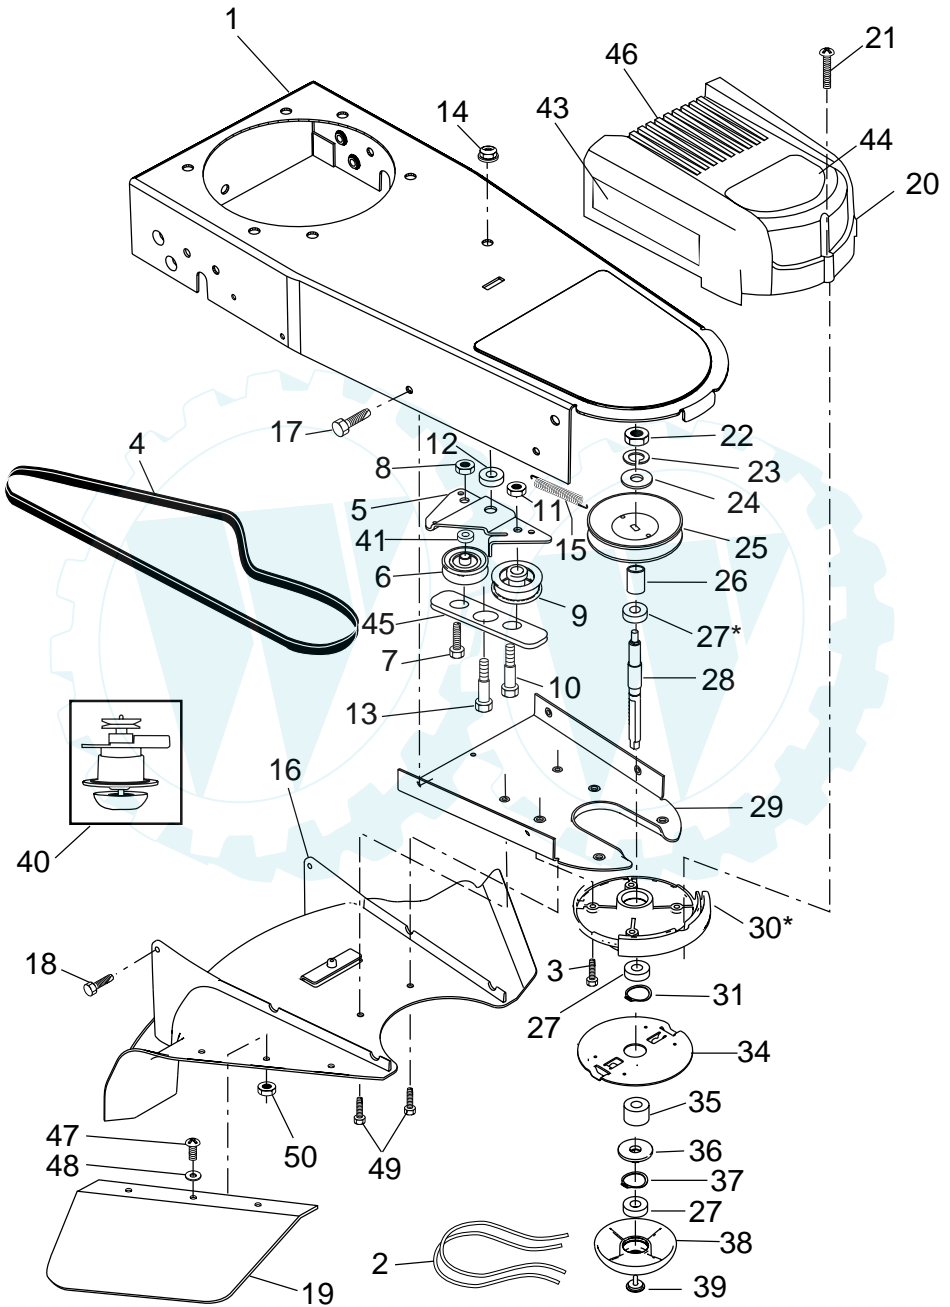

REPAIR PARTS www.ersatzteil-service.de
WEEDTRIMMER - MODEL NUMBER RWT42014A

KEY NO.	PART NO.	DESCRIPTION
1	----	Engine, Model Number LEV115
2	150406	Engine Bolt 3/8-16
3	169791	Engine Pulley (Includes setscrew)
4	STD502502	Setscrew, Pulley
5	174317	Engine Cover w/screen
6	174274	Engine Cover Knob
7	174030	Engine Cover Stud
8	169821X479	Lower Handle
9	150078	Screw, Hex Washer Head 5/16-18 x .75
10	169797X479	Upper Handle
11	131959	Handle Bolt
12	136376	Handle Knob
16	153638	Rope Guide
17	63601	Locknut 1/4 x 20
18	66426	Wire Tire
19	171449	Control Bar
20	174934	Throttle Control
21	158755	Screw, Hex Washer Head
22	174750X004	Axle Shaft Assembly
23	150078	Screw, Hex Washer Head 5/16-18 x .75
24	174751	Spacer, Axle
25	57143	Washer, Wave
26	701401	Wheel, 14 x 2
27	83923	Hex Flange Locknut 3/8-16
28	174037	Drive Control
29	174034	Decal, Warning
30	178217	Decal, Engine Cover
31	751152	Nut 1/4-20
--	177824	Operator's Manual, European
--	177825	Operator's Manual, Scandinavian
--	177841	Repair Parts Manual, English

NOTE: All component dimensions given in U.S. inches
 1 inch = 25.4 mm

REPAIR PARTS www.ersatzteil-service.de
WEEDTRIMMER - MODEL NUMBER RWT42014A

Der Ersatzteilspezialist im Internet.

REPAIR PARTS www.ersatzteil-service.de
WEEDTRIMMER - MODEL NUMBER RWT42014A